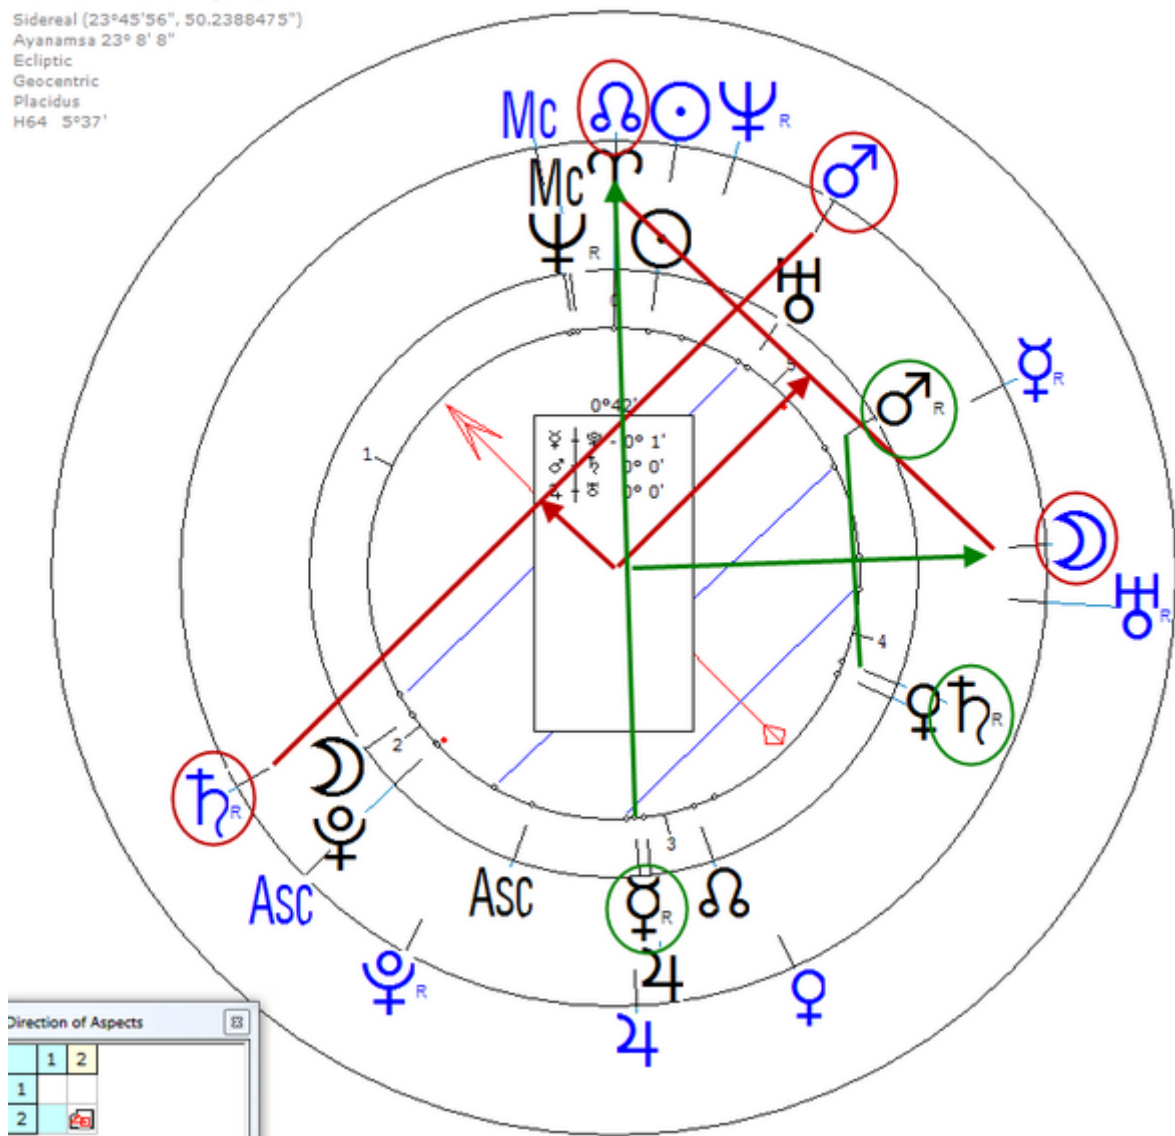

Sees, Leslie

3 July 1954 at 23:45 (= 11:45 PM)San Pedro, California, 33n44, 118w17
American homicide.

<https://www.astro.com/astro-databank/Sees,_Leslie>

Death by Suicide 25 July 1987 at 03:00 AM in Montclair (Shot herself)

Solar Return (Harmonic 64)

Solar $\sigma/\hbar = \text{Solar } \mathcal{D}/\mathcal{B}$

Solar $\mathcal{D} = \text{Solar } \mathcal{B} = \mathcal{Y}_n = \sigma_n/\hbar_n$

Sees, Leslie
3 July 1954 Sat 23:45 (GMT-7) 33°44'09"N 118°17'29"W
San Pedro CA, Los Angeles, USA
Sidereal (23°45'56", 50.2388475")
Ayanamsa 23° 8' 8"
Ecliptic
Geocentric
Placidus
H64 5°37'